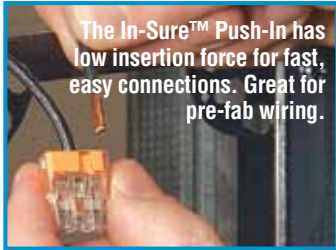

# WIRE TERMINATION

## In-Sure™ Push-In Wire Connectors

- No-twist connection reduces repetitive motion fatigue
- Low insertion force for fast and easy connections
- Compact size makes installation easy
- Clear shell gives visual verification of connection
- UL Listed to 486C and CSA Certified to C22.2 #188
- UL 467 Listed for grounding and bonding applications
- Tough, UL 94V-2 flame-retardant shell rated at 105°C (221°F)